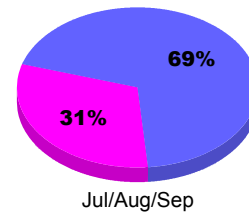

YTD Status Quo Clubs 2012-2013

Status Quo Clubs Compared to Status Quo Members

Legend: Status Quo Clubs (Cyan), Total Status Quo Members (Green)

MEMBERSHIP

Membership Results
2012-2013

Membership
2011-2012

Month	Net Memb Goal	Actual New Memb	Actual Dropped Memb	Gain/Loss of Memb	Gain/Loss of Memb
Jul/Aug/Sep	0	32	-52	-20	-7
Totals	0	32	-52	-20	-7

Membership Results 2012-2013

Goal, New, Dropped, Gain/Loss

Legend: Goal (Cyan), Actual (Green), Dropped (Yellow), Gain Loss (Magenta)

Comparison of Membership Gain/Loss

Current Year Compared to the Previous Year

Legend: Current Year (Cyan), Previous Year (Green)

Gender Comparison 2012-2013

Jul/Aug/Sep

Legend: Male (Blue), Female (Magenta)